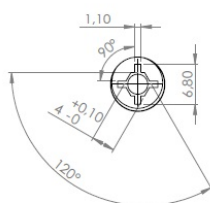

PRODUCT SHEET

Description:

Glass Pivot Hinge "S", 42x20x2mm, 6mm Glass, SS-304 Polished, W/ø9x8mm Brass Bushing & Screws
W/Soft Tip, All SS-look

Item number:

15.06.060-0

Units	Box	Carton	HS Code	Barcode
Pair	15	150	8302100090	 5704866053990

SISO A/S

Mileparken 11
DK-2740 Skovlunde
Denmark
VAT: DK 24786013

Phone +45 45 830 900

www.siso.dk
siso@siso.dk

Danske Bank
Nytorv Branch
Copenhagen
SWIFT: DABADKKK

Account no.
4180 3112 112936
IBAN Account
DK7230003112112936