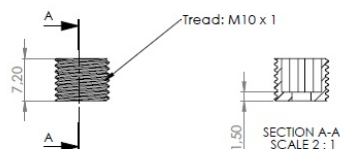

PRODUCT SHEET

Description:

Glass Pivot Hinge "S", 42x20x2mm, 6mm Glass, SS-304 Polished, W/ø9x8mm Brass Bushing & Screws
W/Soft Tip, All SS-look

Item number:

15.06.060-0

Units	Box	Carton	HS Code	Barcode
Pair	15	150	8302100090	 5704866053990

SISO A/S

Mileparken 11
DK-2740 Skovlunde
Denmark
VAT: DK 24786013

Phone +45 45 830 900

www.siso.dk
siso@siso.dk

Danske Bank
Nytorv Branch
Copenhagen
SWIFT: DABADKKK

Account no.
4180 3112 112936
IBAN Account
DK7230003112112936